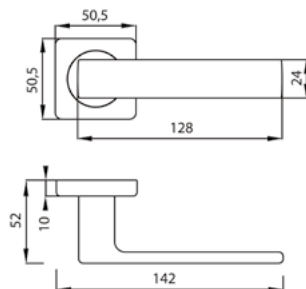

# PLANO

PLANO Q314  
WELSH GOLD

OB Q001  
WELSH GOLD

WC Q003  
WELSH GOLD

SC Q001  
WELSH GOLD

CT-13.5MM S.GOLD  
CT-15MM S.GOLD

Collection  
**ROXANE**

**ROXANE Q706**  
**MATTE BLACK**