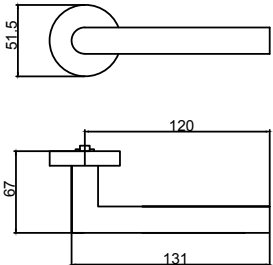

T3-65
STAINLESS STEEL

B0-65
STAINLESS STEEL