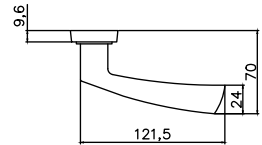

**CLASSICO A-01-KEY
ANTIQU BRONZE**