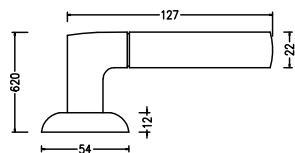

# SLIM

SLIM A128  
CHROME/SATIN CHROME

OB Q001  
SATIN CHROME

WC Q003  
SATIN CHROME

SC Q001  
SATIN CHROME

CP-15MM  
BR.CHROME

A large, stylized, light brown letter 'B' is centered on the page. The 'B' is composed of a thick, rounded shape with a white negative space in the middle. The background is a solid, light brown color. The 'B' is slightly tilted to the right.