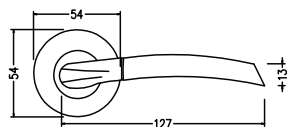

# SLIM

SLIM A128  
CHROME/SATIN CHROME

OB Q001  
SATIN CHROME

WC Q003  
SATIN CHROME

SC Q001  
SATIN CHROME

CP-15MM  
BR.CHROME

A large, stylized, light brown letter 'B' is centered on the page. The 'B' is composed of a thick, rounded shape with a white negative space in the middle. The background is a solid, light brown color. The 'B' is slightly tilted to the right.