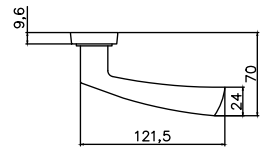

**CLASSICO A-01-KEY
SATIN GOLD**