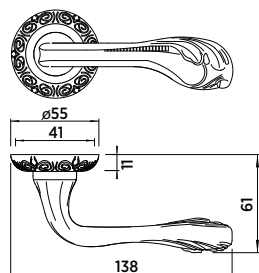

T3-20
ANTIQUE BRONZE