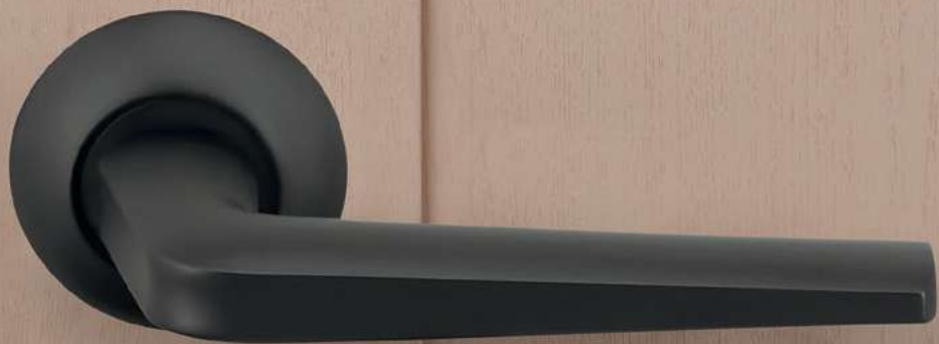

WC 003  
SATIN CHROME

SC 001  
SATIN CHROME

CP-15MM  
BR.CHROME

Collection  
**BEND**